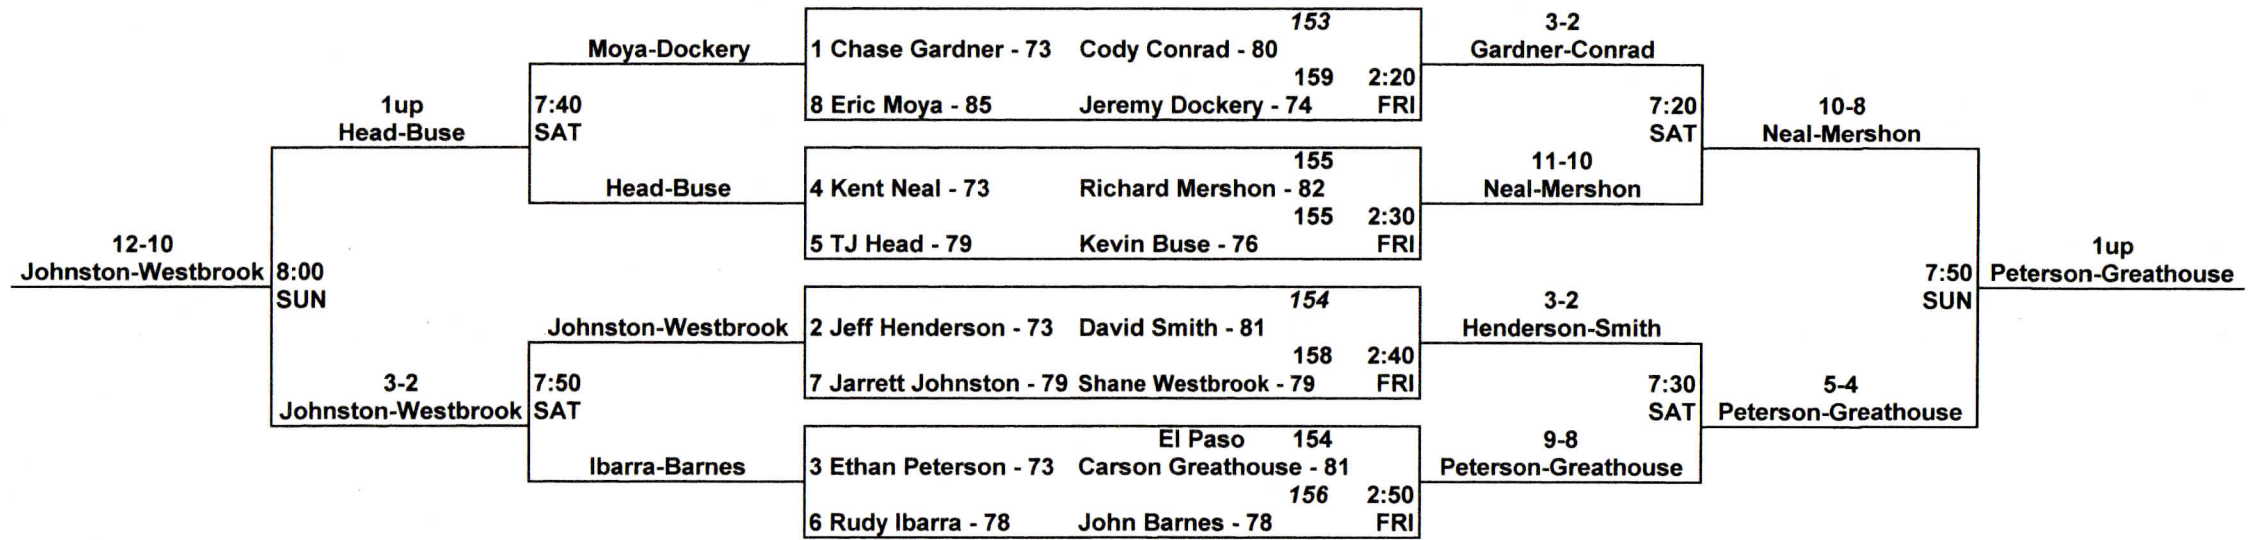

2015 BUDWEISER PARTNERSHIP

PRESIDENTS FLIGHT
TEES: GREEN (BLACK)

Friday WildHorse
Saturday Mustang
Sunday Mustang

CONSOLATION

WINNER